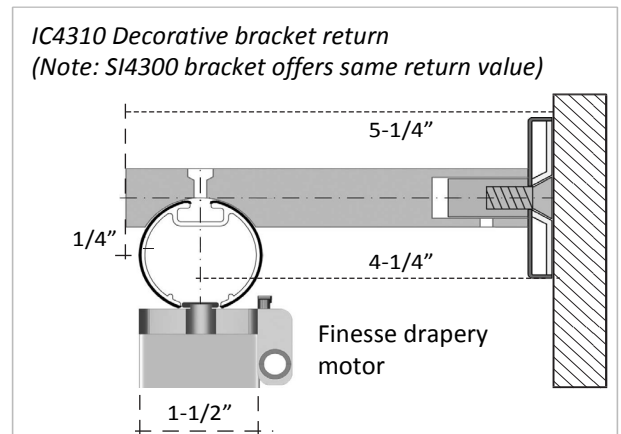

Please contact customer service for quotation