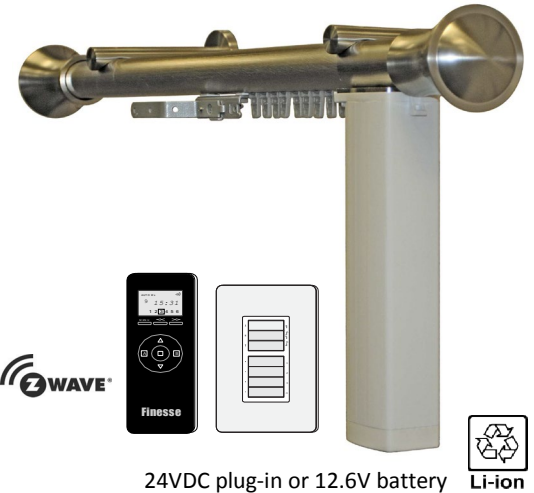

MOTORIZED DRAPERY SYSTEMS

INNOVA Motorized Decorative Drapery Rod

Smooth and quiet, belt driven motorized decorative drapery system available in a variety of finishes. Innova is ideal for any contemporary or traditional drape where the rod would be exposed. Spans up to 16' unspliced providing a unique automated decorative drapery solution.

Features:

- 38mm (1.5") OD Round and 36mm Square decorative drapery rod available in 9 standard finishes.
- Rod can be custom painted.
- Innova system features ultra-quiet Finesse motors - either low voltage DC or powered by Li-Ion rechargeable battery.
- Available with pinch pleat or wheeled Ripplefold carriers.
- 6-channel RF remote control & 4-channel RF wireless wall switch work with every Finesse drape & shade system.
- Built-in Dry Contact Closure port for direct integration with any Automation System.

Download on the **App Store** Smartphone App control available GET IT ON **Google Play**

Specifications:

- Rod profile: 38mm (1.5") OD Round / 36mm (1.4") Square aluminum extrusion 6063 T5
- Transmission: 12mm timing belt reinforced w/steel cords
- Maximum system width unspliced: 230" (finials excluded)
- Maximum load capacity: 3lbs per carrier / total capacity depends on track width (please refer to capacity tables)
- Recommended bracket spacing: maximum 32" on centre (extra brackets at stack are recommended)