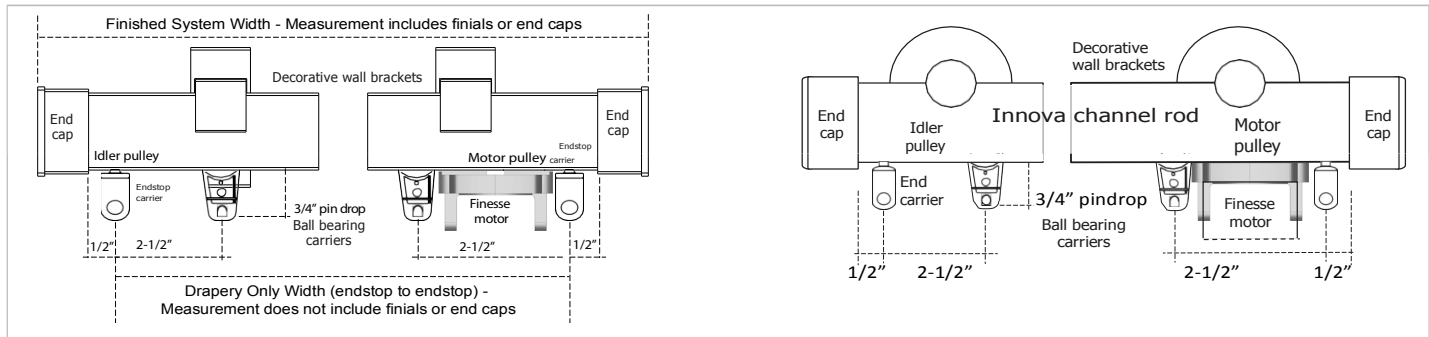

MOTORIZED DRAPERY SYSTEMS

INNOVA Motorized Decorative Drapery Rod

Smooth and quiet, belt driven motorized decorative drapery system available in a variety of finishes. Innova is ideal for any contemporary or traditional drape where the rod would be exposed. Spans up to 16' unspliced providing a unique automated decorative drapery solution.

Features:

- 38mm (1.5") OD Round and 36mm Square decorative drapery rod available in 9 standard finishes.
- Rod can be custom painted.
- Innova system features ultra-quiet Finesse motors - either low voltage DC or powered by Li-Ion rechargeable battery.
- Available with pinch pleat or wheeled Ripplefold carriers.
- 6-channel RF remote control & 4-channel RF wireless wall switch work with every Finesse drape & shade system.
- Built-in Dry Contact Closure port for direct integration with any Automation System.

Download on the **App Store** Smartphone App control available GET IT ON **Google Play**

Specifications:

- Rod profile: 38mm (1.5") OD Round / 36mm (1.4") Square aluminum extrusion 6063 T5
- Transmission: 12mm timing belt reinforced w/steel cords
- Maximum system width unspliced: 230" (finials excluded)
- Maximum load capacity: 3lbs per carrier / total capacity depends on track width (please refer to capacity tables)
- Recommended bracket spacing: maximum 32" on centre (extra brackets at stack are recommended)